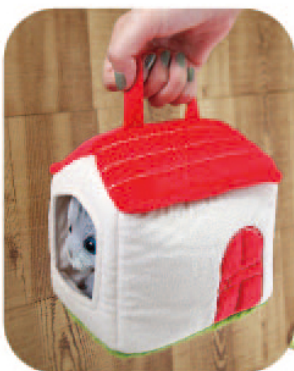

SOFT TOY HOUSE

※No soft toys included.

■ SOFT TOY HOUSE Plush bag

Qty in Carton : 16

Cute plush houses with handles for small soft toys and key chains.
Suitable for display or out-door use. Useful as instagrammable tools!